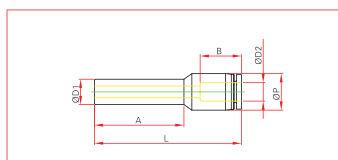

ONE-TOUCH FITTINGS

> METRIC SYSTEM

PGJ plug-in reducer

MODEL	ØD1	A	L	ØP	ØD2	B	ORIFICE
PGJ 06-04	6	21.7	36.5	11	4	15	2.8
PGJ 08-04	8	22	37	11	4	15	2.8
PGJ 08-06	8	22.7	41.6	13	6	15	5
PGJ 10-06	10	24.7	43.6	13	6	15	5
PGJ 12-06	12	26.7	45.6	13	6	15	5
PGJ 10-08	10	27.7	46.6	14.4	8	18	7
PGJ 12-08	12	28.7	47.6	14.4	8	18	7
PGJ 12-10	12	30	52	18.4	10	22	9

ONE-TOUCH FITTINGS

> INCH SYSTEM

PGJ plug-in reducer

MODEL	ØD1	ØD2	ØP	L	A	B	ORIFICE
PGJ 1/8-1/4	1/8	1/4	13	35.8	16.5	15	1.3
PGJ 5/32-1/8	5/32	1/8	11	31.7	18.5	15	2
PGJ 5/32-1/4	5/32	1/4	13	37.6	18.5	15	2
PGJ 1/4-1/8	1/4	1/8	11	31.7	20.9	15	2.5
PGJ 1/4-5/32	1/4	5/32	11	40.4	23.6	15	3.4
PGJ 5/16-5/32	5/16	5/32	11	42.9	26.0	15	5
PGJ 5/16-1/4	5/16	1/4	13	48.0	29.7	15	4
PGJ 3/8-1/4	3/8	1/4	13	48.0	31.3	18	5.6
PGJ 3/8-5/16	3/8	5/16	14.4	44.7	25.0	18	6.5
PGJ 1/2-1/4	1/2	1/4	13	48.3	30.9	15	5.7
PGJ 1/2-5/16	1/2	5/16	14.4	48.5	33.2	18	7
PGJ 1/2-3/8	1/2	3/8	18.4	51.8	31.8	22	8