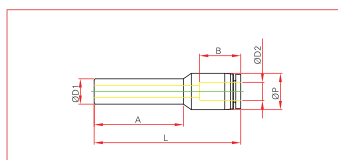

ONE-TOUCH FITTINGS

> METRIC SYSTEM

PGJ plug-in reducer

MODEL	ØD1	A	L	ØP	ØD2	B	ORIFICE
PGJ 06-04	6	21.7	36.5	11	4	15	2.8
PGJ 08-04	8	22	37	11	4	15	2.8
PGJ 08-06	8	22.7	41.6	13	6	15	5
PGJ 10-06	10	24.7	43.6	13	6	15	5
PGJ 12-06	12	26.7	45.6	13	6	15	5
PGJ 10-08	10	27.7	46.6	14.4	8	18	7
PGJ 12-08	12	28.7	47.6	14.4	8	18	7
PGJ 12-10	12	30	52	18.4	10	22	9

ONE-TOUCH FITTINGS

> INCH SYSTEM

PGJ plug-in reducer

MODEL	ØD1	ØD2	ØP	L	A	B	ORIFICE
PGJ 1/8-1/4	1/8	1/4	13	35.8	16.5	15	1.3
PGJ 5/32-1/8	5/32	1/8	11	31.7	18.5	15	2
PGJ 5/32-1/4	5/32	1/4	13	37.6	18.5	15	2
PGJ 1/4-1/8	1/4	1/8	11	31.7	20.9	15	2.5
PGJ 1/4-5/32	1/4	5/32	11	40.4	23.6	15	3.4
PGJ 5/16-5/32	5/16	5/32	11	42.9	26.0	15	5
PGJ 5/16-1/4	5/16	1/4	13	48.0	29.7	15	4
PGJ 3/8-1/4	3/8	1/4	13	48.0	31.3	18	5.6
PGJ 3/8-5/16	3/8	5/16	14.4	44.7	25.0	18	6.5
PGJ 1/2-1/4	1/2	1/4	13	48.3	30.9	15	5.7
PGJ 1/2-5/16	1/2	5/16	14.4	48.5	33.2	18	7
PGJ 1/2-3/8	1/2	3/8	18.4	51.8	31.8	22	8