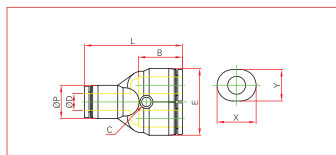

ONE-TOUCH FITTINGS

> METRIC SYSTEM

PY union y

MODEL	ØD	L	E	B	ØP	C	ORIFICE
PY 04	4	35.2	22.2	15	11	3.2	3
PY 06	6	37	26	15	13	3.2	5
PY 08	8	39.4	29.6	18	14.4	3.2	6
PY 10	10	50.2	37.2	22	18.4	4.2	8
PY 12	12	52.6	42.6	22	21	4.2	10
PY 16	16	59.2	51	24	26	5.2	12.5

ONE-TOUCH FITTINGS

> INCH SYSTEM

PY union Y

MODEL	ØD	ØP	L	E	C	B	ORIFICE
PY 5/32	5/32	11	35.2	22.2	3.2	3.2	3
PY 3/16	3/16	13	37	26	3.2	3.2	5
PY 1/4	1/4	13	37	26	3.2	3.2	5
PY 5/16	5/16	14.4	39.4	29.6	3.2	3.2	6
PY 3/8	3/8	18.4	50.2	37.2	4.2	4.2	8
PY 1/2	1/2	21	52.6	42.6	4.2	4.2	10