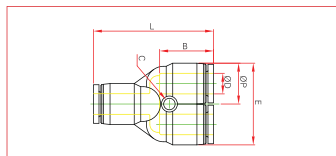

ONE-TOUCH FITTINGS

> METRIC SYSTEM

PY union y

MODEL	ØD	L	E	B	ØP	C	ORIFICE
PY 04	4	35.2	22.2	15	11	3.2	3
PY 06	6	37	26	15	13	3.2	5
PY 08	8	39.4	29.6	18	14.4	3.2	6
PY 10	10	50.2	37.2	22	18.4	4.2	8
PY 12	12	52.6	42.6	22	21	4.2	10
PY 16	16	59.2	51	24	26	5.2	12.5

ONE-TOUCH FITTINGS

> INCH SYSTEM

PY union Y

MODEL	ØD	ØP	L	E	C	B	ORIFICE
PY 5/32	5/32	11	35.2	22.2	3.2	3.2	3
PY 3/16	3/16	13	37	26	3.2	3.2	5
PY 1/4	1/4	13	37	26	3.2	3.2	5
PY 5/16	5/16	14.4	39.4	29.6	3.2	3.2	6
PY 3/8	3/8	18.4	50.2	37.2	4.2	4.2	8
PY 1/2	1/2	21	52.6	42.6	4.2	4.2	10