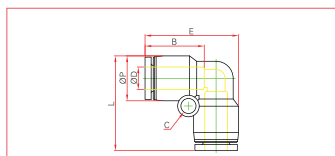

ONE-TOUCH FITTINGS

> METRIC SYSTEM

PUL union elbow

MODEL	ØD	L	B	C	ØP	ORIFICE
PUL 04	4	24	15	3.2	11	3
PUL 06	6	25.5	15	3.2	13	5
PUL 08	8	29.6	18	3.2	14.4	6
PUL 10	10	36.7	22	4.2	18.4	8
PUL 12	12	39.8	22	4.2	21	10
PUL 16	16	45	24	5.2	26	12.5

ONE-TOUCH FITTINGS

> INCH SYSTEM

PUL union elbow

MODEL	ØD	ØP	L	C	B	ORIFICE
PUL 5/32	5/32	11	24	3.2	15	3
PUL 3/16	3/16	13	25.5	3.2	15	5
PUL 1/4	1/4	13	25.5	3.2	15	5
PUL 5/16	5/16	14.4	29.6	3.2	18	6
PUL 3/8	3/8	18.4	36.7	4.2	22	8
PUL 1/2	1/2	21	39.8	4.2	22	10