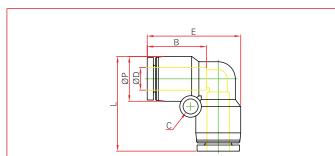

ONE-TOUCH FITTINGS

> METRIC SYSTEM

PUL union elbow

MODEL	ØD	L	B	C	ØP	ORIFICE
PUL 04	4	24	15	3.2	11	3
PUL 06	6	25.5	15	3.2	13	5
PUL 08	8	29.6	18	3.2	14.4	6
PUL 10	10	36.7	22	4.2	18.4	8
PUL 12	12	39.8	22	4.2	21	10
PUL 16	16	45	24	5.2	26	12.5

ONE-TOUCH FITTINGS

> INCH SYSTEM

PUL union elbow

MODEL	ØD	ØP	L	C	B	ORIFICE
PUL 5/32	5/32	11	24	3.2	15	3
PUL 3/16	3/16	13	25.5	3.2	15	5
PUL 1/4	1/4	13	25.5	3.2	15	5
PUL 5/16	5/16	14.4	29.6	3.2	18	6
PUL 3/8	3/8	18.4	36.7	4.2	22	8
PUL 1/2	1/2	21	39.8	4.2	22	10