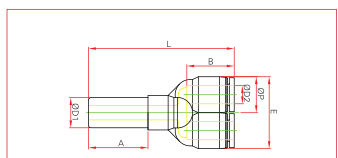

**ONE-TOUCH FITTINGS**

> METRIC SYSTEM

**PWJ** plug-in reducer Y

MODEL	ØD1	L	E	B	ØD2	ORIFICE
PWJ 0604	6	51.3	22.2	15	4	3
PWJ 0806	8	52.9	26	15	6	5
PWJ 1008	10	58.2	29.6	18	8	7
PWJ 1210	12	69	37.2	22	10	7.5

**ONE-TOUCH FITTINGS**

> INCH SYSTEM

**PWJ** plug-in reducer Y

MODEL	ØD1	ØD2	ØP	L	E	A	B	ORIFICE
PWJ 1/4-5/32	1/4	5/32	11	55.2	21.0	25.0	15	3
PWJ 5/16-1/4	5/16	1/4	13.0	61.9	29.0	26.3	15	5
PWJ 3/8-1/4	3/8	1/4	13.0	64.2	35.0	28.0	15	5
PWJ 3/8-5/16	3/8	5/16	14.4	62.8	35.0	28.0	18	6