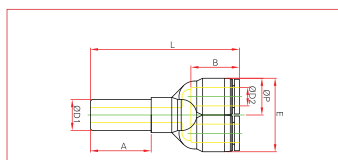

**ONE-TOUCH FITTINGS**

> METRIC SYSTEM

**PWJ** plug-in reducer Y

MODEL	ØD1	L	E	B	ØD2	ORIFICE
PWJ 0604	6	51.3	22.2	15	4	3
PWJ 0806	8	52.9	26	15	6	5
PWJ 1008	10	58.2	29.6	18	8	7
PWJ 1210	12	69	37.2	22	10	7.5

**ONE-TOUCH FITTINGS**

> INCH SYSTEM

**PWJ** plug-in reducer Y

MODEL	ØD1	ØD2	ØP	L	E	A	B	ORIFICE
PWJ 1/4-5/32	1/4	5/32	11	55.2	21.0	25.0	15	3
PWJ 5/16-1/4	5/16	1/4	13.0	61.9	29.0	26.3	15	5
PWJ 3/8-1/4	3/8	1/4	13.0	64.2	35.0	28.0	15	5
PWJ 3/8-5/16	3/8	5/16	14.4	62.8	35.0	28.0	18	6