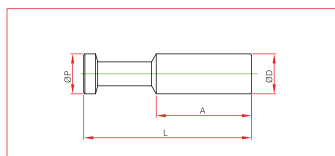

ONE-TOUCH FITTINGS

> METRIC SYSTEM

PP plug

MODEL	ØD	ØP	L	A
PP 04	4	4	30.0	17.7
PP 06	6	6	34.0	19.4
PP 08	8	8	38.0	21.2
PP 10	10	10	42.0	23.8
PP 12	12	12	46.0	29.5
PP 16	16	16	50.0	30.0

**ONE-TOUCH FITTINGS**

> INCH SYSTEM

PP plug

MODEL	ØD	ØP	L	A
PP 5/32	5/32	5/32	30.0	18
PP 3/16	3/16	3/16	33.0	19
PP 1/4	1/4	1/4	34.0	20
PP 5/16	5/16	5/16	38.0	22
PP 3/8	3/8	3/8	42.0	25
PP 1/2	1/2	1/2	46.0	28