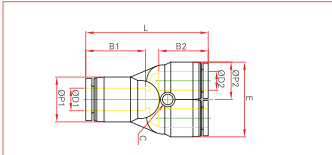

ONE-TOUCH FITTINGS

> METRIC SYSTEM

PW reducer Y

MODEL	ØD1	ØD2	L	E	B1	B2	C	P1	ORIFICE
PW 06-04	6	4	36.5	22.2	15	15	3.2	13	3.3
PW 08-06	8	6	37.2	26	18	15	3.2	14.4	4
PW 10-08	10	8	44.1	29.6	22	18	4.2	18.4	5
PW 12-10	12	10	52.2	37.2	22	22	4.2	21	6.4

ONE-TOUCH FITTINGS

> INCH SYSTEM

PW reducer Y

MODEL	ØD1	ØD2	ØP1	L	E	C	B1	B2	ORIFICE
PW 3/16-5/32	3/16	5/32	13	36.5	22.2	3.2	15	15	3.3
PW 1/4-5/32	1/4	5/32	13	36.5	22.2	3.2	15	15	3.3
PW 1/4-3/16	1/4	3/16	14.4	37.	26	3.2	15	15	4.0
PW 5/16-5/32	5/16	5/32	14.4	37.9	22.2	3.2	18	15	3.7
PW 5/16-1/4	5/16	1/4	14.4	40	26	3.3	18	15	5.0
PW 3/8-1/4	3/8	1/4	18.4	42	26	3.2	22	15	5.0
PW 3/8-5/16	3/8	5/16	18.4	44.1	29.6	4.2	22	18	7.0
PW 1/2-5/16	1/2	5/16	21	50	29.6	3.2	22	18	6.4
PW 1/2-3/8	1/2	3/8	21	52.2	37.2	4.2	22	22	7.0