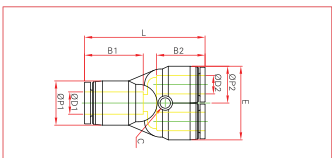

ONE-TOUCH FITTINGS

> METRIC SYSTEM

PW reducer Y

MODEL	ØD1	ØD2	L	E	B1	B2	C	P1	ORIFICE
PW 06-04	6	4	36.5	22.2	15	15	3.2	13	3.3
PW 08-06	8	6	37.2	26	18	15	3.2	14.4	4
PW 10-08	10	8	44.1	29.6	22	18	4.2	18.4	5
PW 12-10	12	10	52.2	37.2	22	22	4.2	21	6.4

ONE-TOUCH FITTINGS

> INCH SYSTEM

PW reducer Y

MODEL	ØD1	ØD2	ØP1	L	E	C	B1	B2	ORIFICE
PW 3/16-5/32	3/16	5/32	13	36.5	22.2	3.2	15	15	3.3
PW 1/4-5/32	1/4	5/32	13	36.5	22.2	3.2	15	15	3.3
PW 1/4-3/16	1/4	3/16	14.4	37.	26	3.2	15	15	4.0
PW 5/16-5/32	5/16	5/32	14.4	37.9	22.2	3.2	18	15	3.7
PW 5/16-1/4	5/16	1/4	14.4	40	26	3.3	18	15	5.0
PW 3/8-1/4	3/8	1/4	18.4	42	26	3.2	22	15	5.0
PW 3/8-5/16	3/8	5/16	18.4	44.1	29.6	4.2	22	18	7.0
PW 1/2-5/16	1/2	5/16	21	50	29.6	3.2	22	18	6.4
PW 1/2-3/8	1/2	3/8	21	52.2	37.2	4.2	22	22	7.0