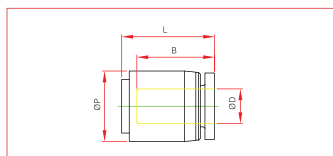

ONE-TOUCH FITTINGS

> METRIC SYSTEM

PPF cap

MODEL	ØD	ØP	L	B
PPF 04	4	11	18.0	16.8
PPF 06	6	13	19.0	17.8
PPF 08	8	14.4	21.0	18.7
PPF 10	10	18.4	23.0	19.6
PPF 12	12	21	25.0	21.9
PPF 16	16	26	27.5	24.0

ONE-TOUCH FITTINGS

> INCH SYSTEM

PPF cap

MODEL	ØD	ØP	L	B
PPF 5/32	5/32	11	18	16.3
PPF 3/16	3/16	13	19	16.8
PPF 1/4	1/4	13	19	17.4
PPF 5/16	5/16	14.4	21	18.7
PPF 3/8	3/8	18.4	23	20.2
PPF 1/2	1/2	21	25	22.0