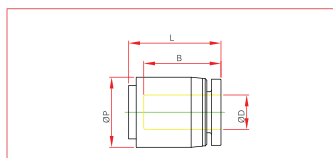

ONE-TOUCH FITTINGS

> METRIC SYSTEM

PPF cap

MODEL	ØD	ØP	L	B
PPF 04	4	11	18.0	16.8
PPF 06	6	13	19.0	17.8
PPF 08	8	14.4	21.0	18.7
PPF 10	10	18.4	23.0	19.6
PPF 12	12	21	25.0	21.9
PPF 16	16	26	27.5	24.0

ONE-TOUCH FITTINGS

> INCH SYSTEM

PPF cap

MODEL	ØD	ØP	L	B
PPF 5/32	5/32	11	18	16.3
PPF 3/16	3/16	13	19	16.8
PPF 1/4	1/4	13	19	17.4
PPF 5/16	5/16	14.4	21	18.7
PPF 3/8	3/8	18.4	23	20.2
PPF 1/2	1/2	21	25	22.0